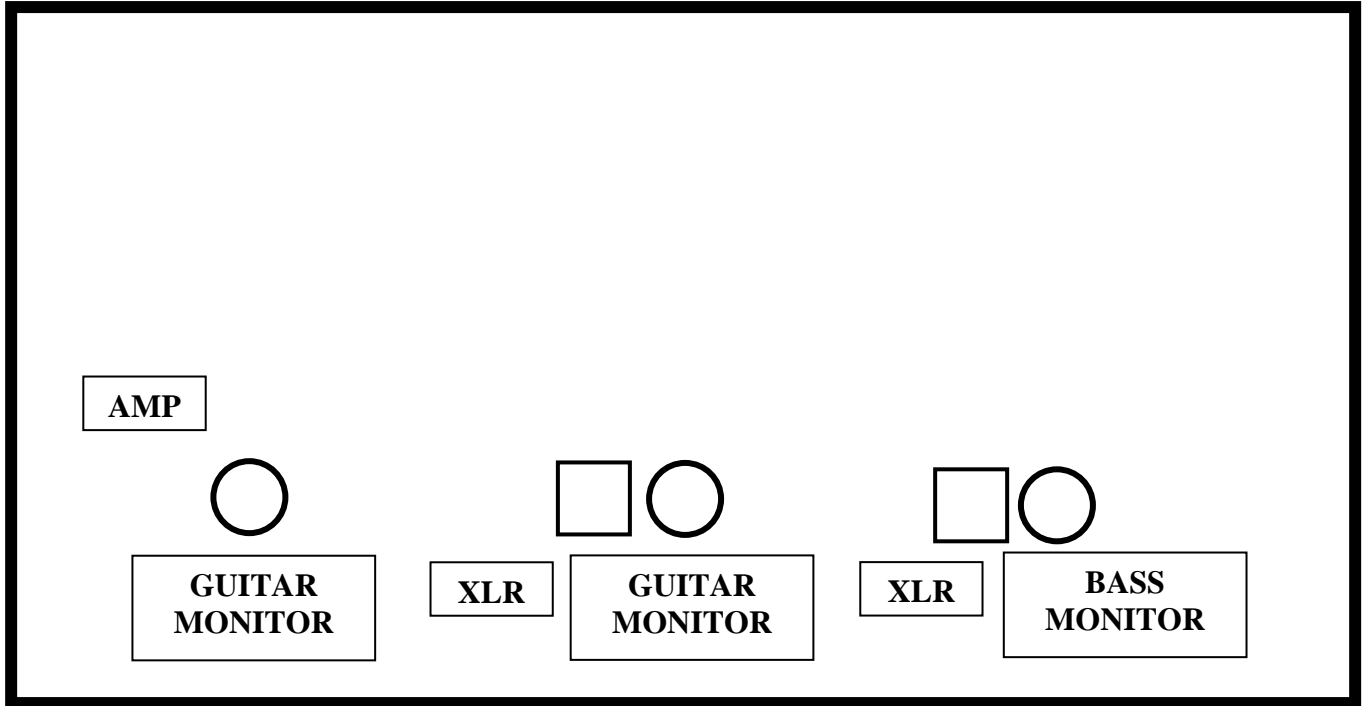

GORDIE TENTREES STAGE PLOT

Monitor -  M

Instrument Mic - 

Vocal Mic - 

Direct Box - 

Other Notes:

-we need 2 chairs without arms for guitar players

-Gordie plays a porch board bass with his left foot, to be made to sound like a Kick drum with a round tone